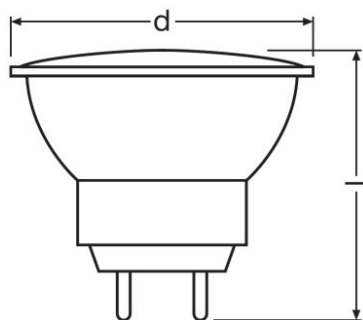

#### Photometrical data

Nominal useful luminous flux 90°	90 lm
Luminous intensity	300 cd
Light color (designation)	Warm White
Rated color temperature	2800 K
Color rendering index Ra	100
Lumen main.fact.at end of nom.life time	0.75
Rated luminous flux	90 lm
Nominal luminous flux	90 lm
Rated useful luminous flux 90°	90 lm
Rated peak intensity	300 cd
Color temperature	2800 K
Luminous flux	90 lm

#### Light technical data

Beam angle	36 °
Nominal beam angle	36 °
Starting time	0.0 s
Rated beam angle (half peak value)	36.00 °

#### Dimensions & weight

Diameter	35.0 mm
----------	---------

## Product datasheet

Overall length	42.0 mm
Outer bulb	T9
Product weight	15.70 g
Length	40.0 mm
Maximum diameter	35.0 mm