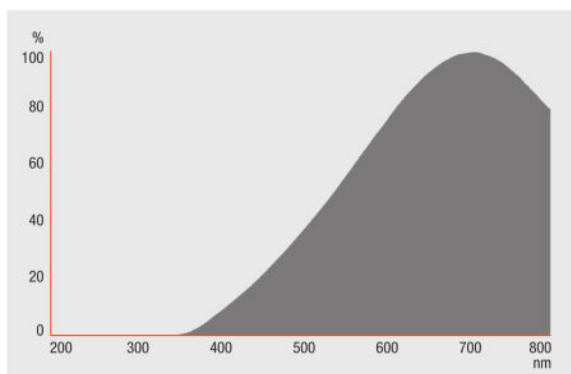

Light Distribution

HAL_DICRO_AK

References / Links

For light distribution curves see

▶ www.osram.com

Disclaimer

Subject to change without notice. Errors and omission excepted. Always make sure to use the most recent release.

OSRAM is distribution partner
of LEDVANCE of LAMPS

OSRAM

OSRAM GmbH
Marcel-Breuer-Strasse 6
80807 Munich, Germany