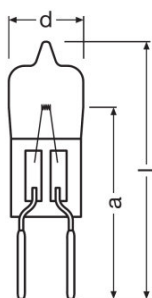

Product datasheet

Technical data

Product information

Order reference	64225
-----------------	-------

Electrical data

Nominal voltage	6 V
Nominal wattage	10.00 W

Photometrical data

Color temperature	3200 K
Nominal luminous flux	200 lm

Dimensions & weight

Diameter	9.5 mm
Length	31.0 mm
Light center length (LCL)	19.5 mm
Filament length	1.70 mm
Illuminated field	1.7*0.65 mm ²
Filament diameter	0.7 mm

Lifespan

Lifespan	100 h
----------	-------

Additional product data

Base (standard designation)	G4
Minimum diameter of lamp enclosure	9 mm

Capabilities

Product datasheet

Dimmable	Yes
Burning position	s90
Application	Other

Certificates & standards

EEL – Energy Label	B
---------------------------	---