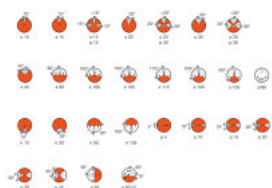

Product datasheet

s180

Logistical Data

Product code	Product description	Packaging unit (Pieces/Unit)	Dimensions (length x width x height)	Volume	Gross weight
4050300006758	64225 10 W 6 V	Folding carton box 1	25 mm x 23 mm x 70 mm	0.04 dm³	3.20 g
4050300890951	64225 10 W 6 V	Shipping carton box 40	144 mm x 107 mm x 121 mm	1.86 dm³	169.00 g

The mentioned product code describes the smallest quantity unit which can be ordered. One shipping unit can contain one or more single products. When placing an order, for the quantity please enter single or multiples of a shipping unit.

Disclaimer

Subject to change without notice. Errors and omission excepted. Always make sure to use the most recent release.